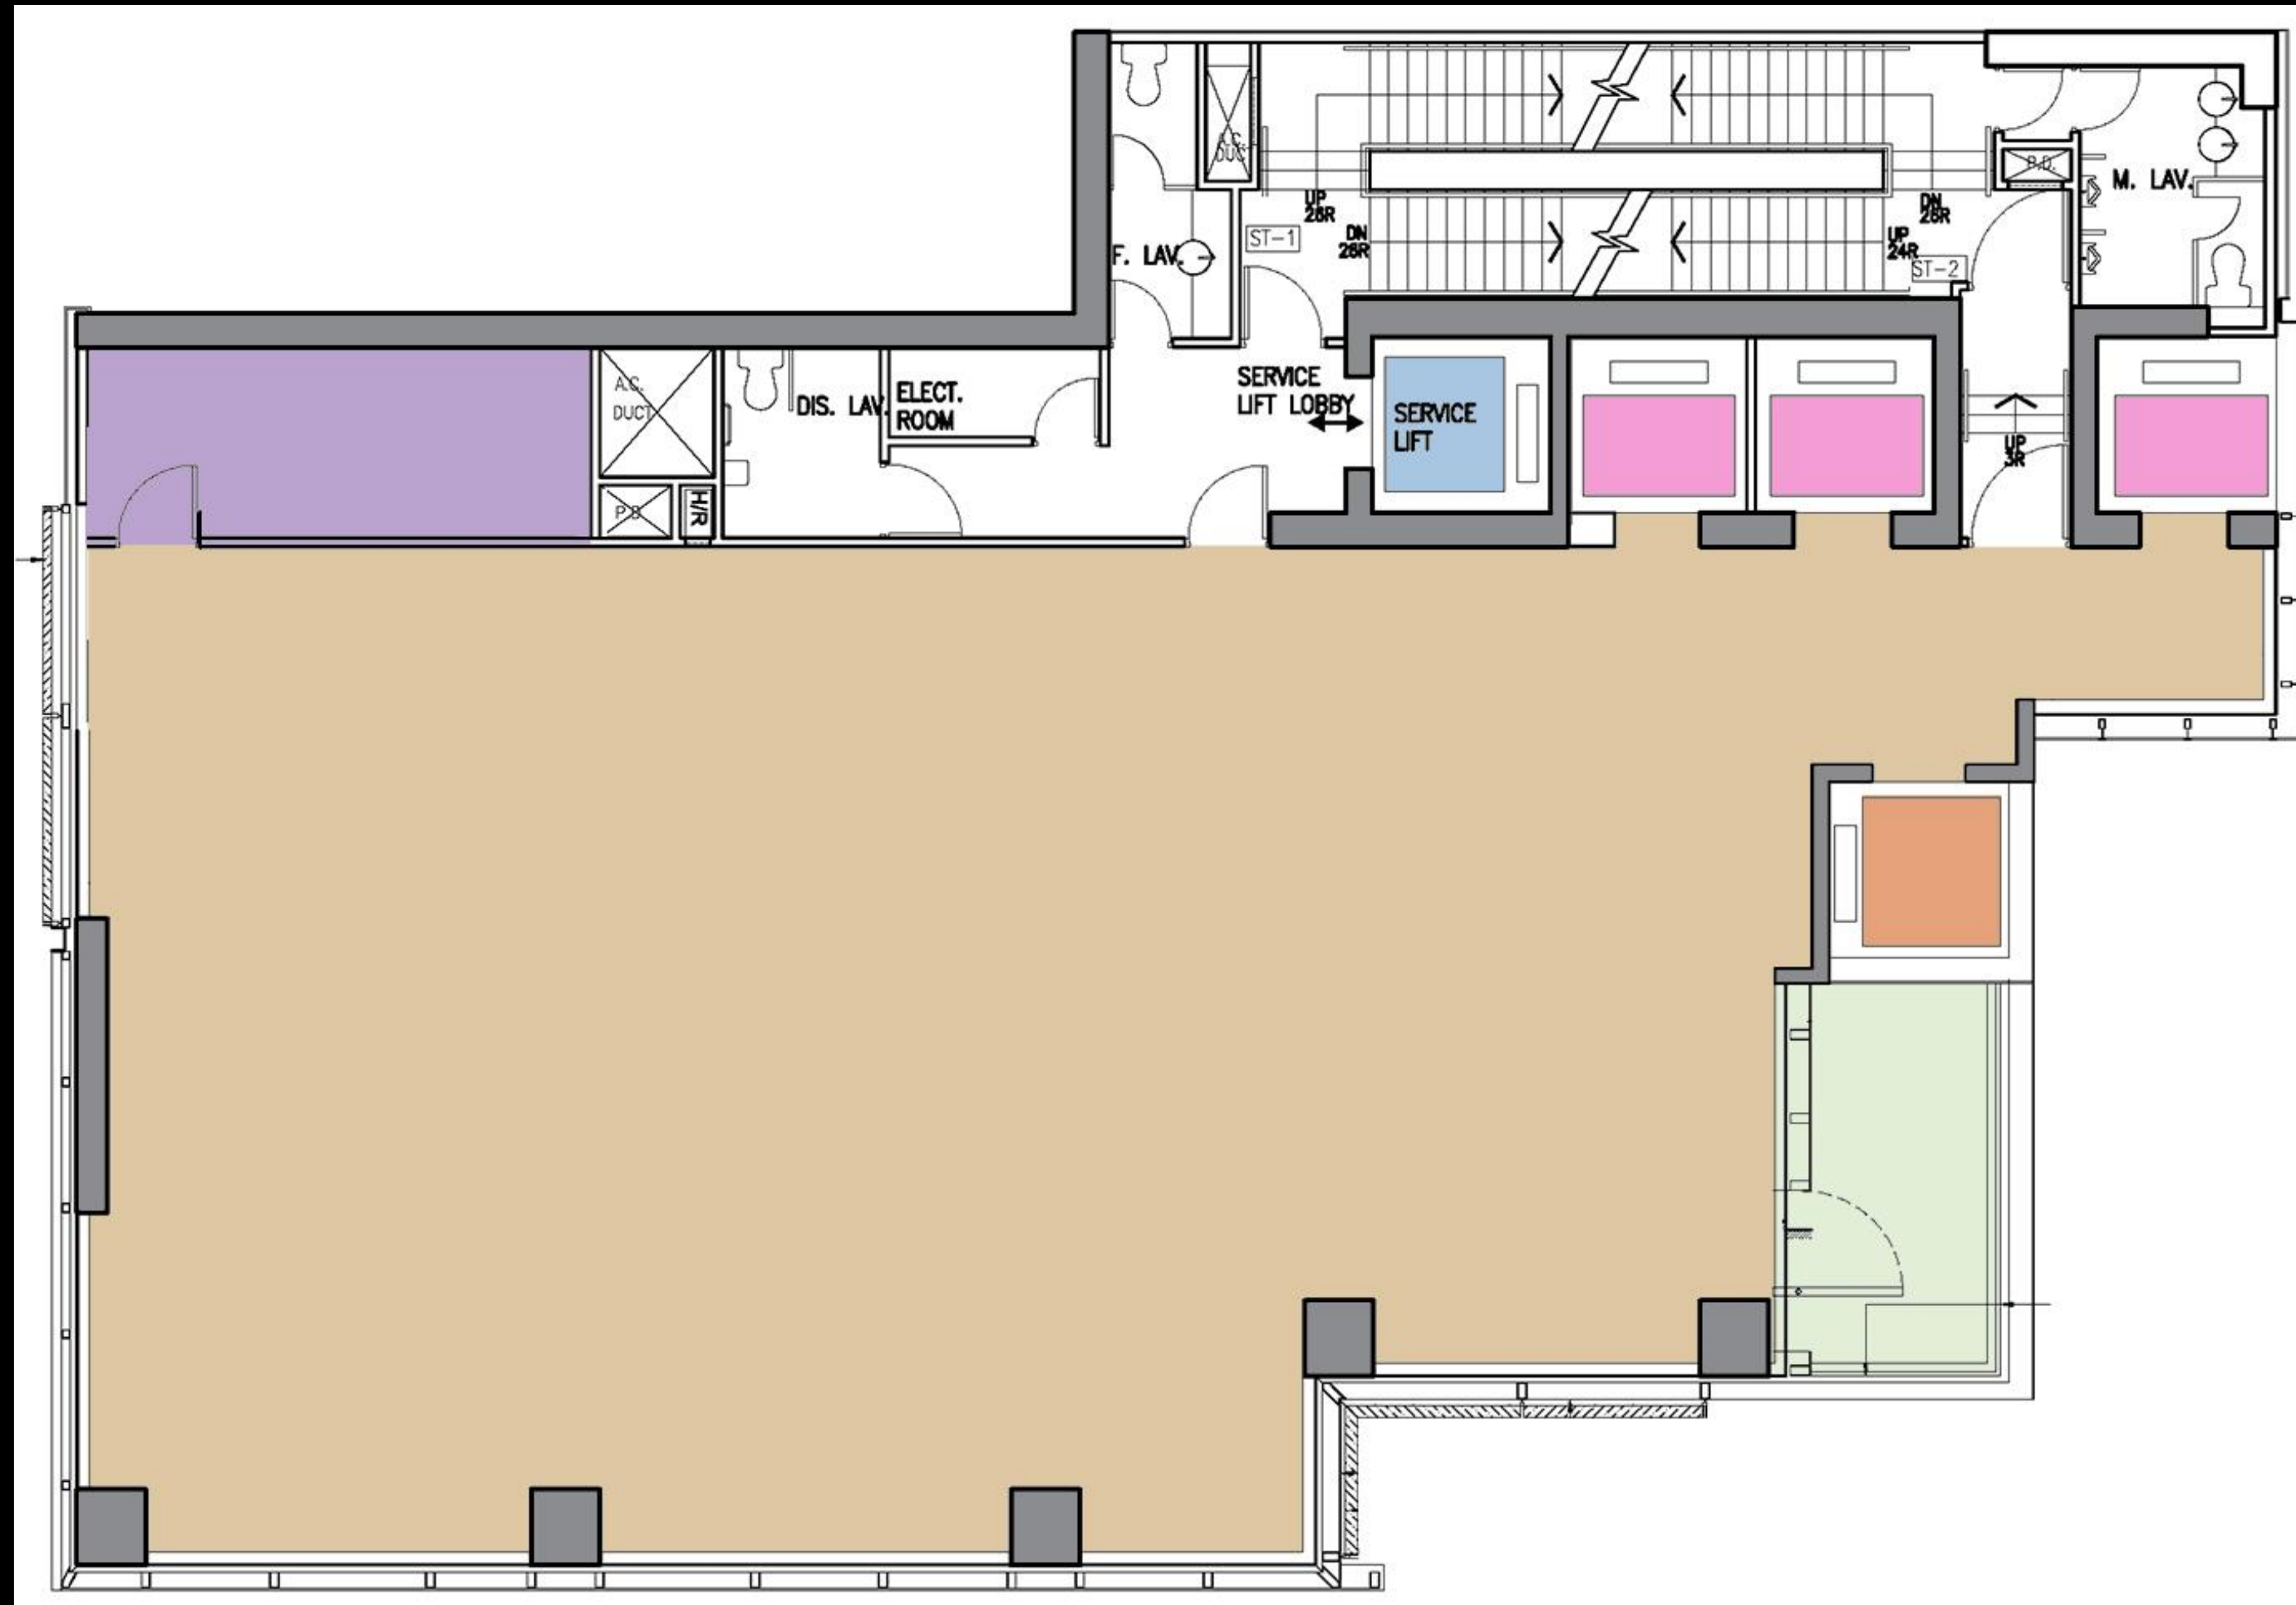

Space
LOFT22

12m

14.1m

5.2m

LOFT 22 OPEN SPACE

GROSS AREA: 4,976 SQUARE FEET
CEILING: MIN. 3.5M HEIGHT
MAX. 4.2M HEIGHT

PASSENGER LIFT

3 ELEVATORS
CAPACITY: 12 PERSONS
LOADING LIMIT: 900KG

SERVICE LIFT

1 ELEVATOR
DIMENSION: 87CM(W) X 125CM(D) X 235CM(H)
LOADING LIMIT: 900KG

PATIO AREA

PRIVATE LIFT

FROM 22/f TO ABOVE RESTAURANTS

PANTRY