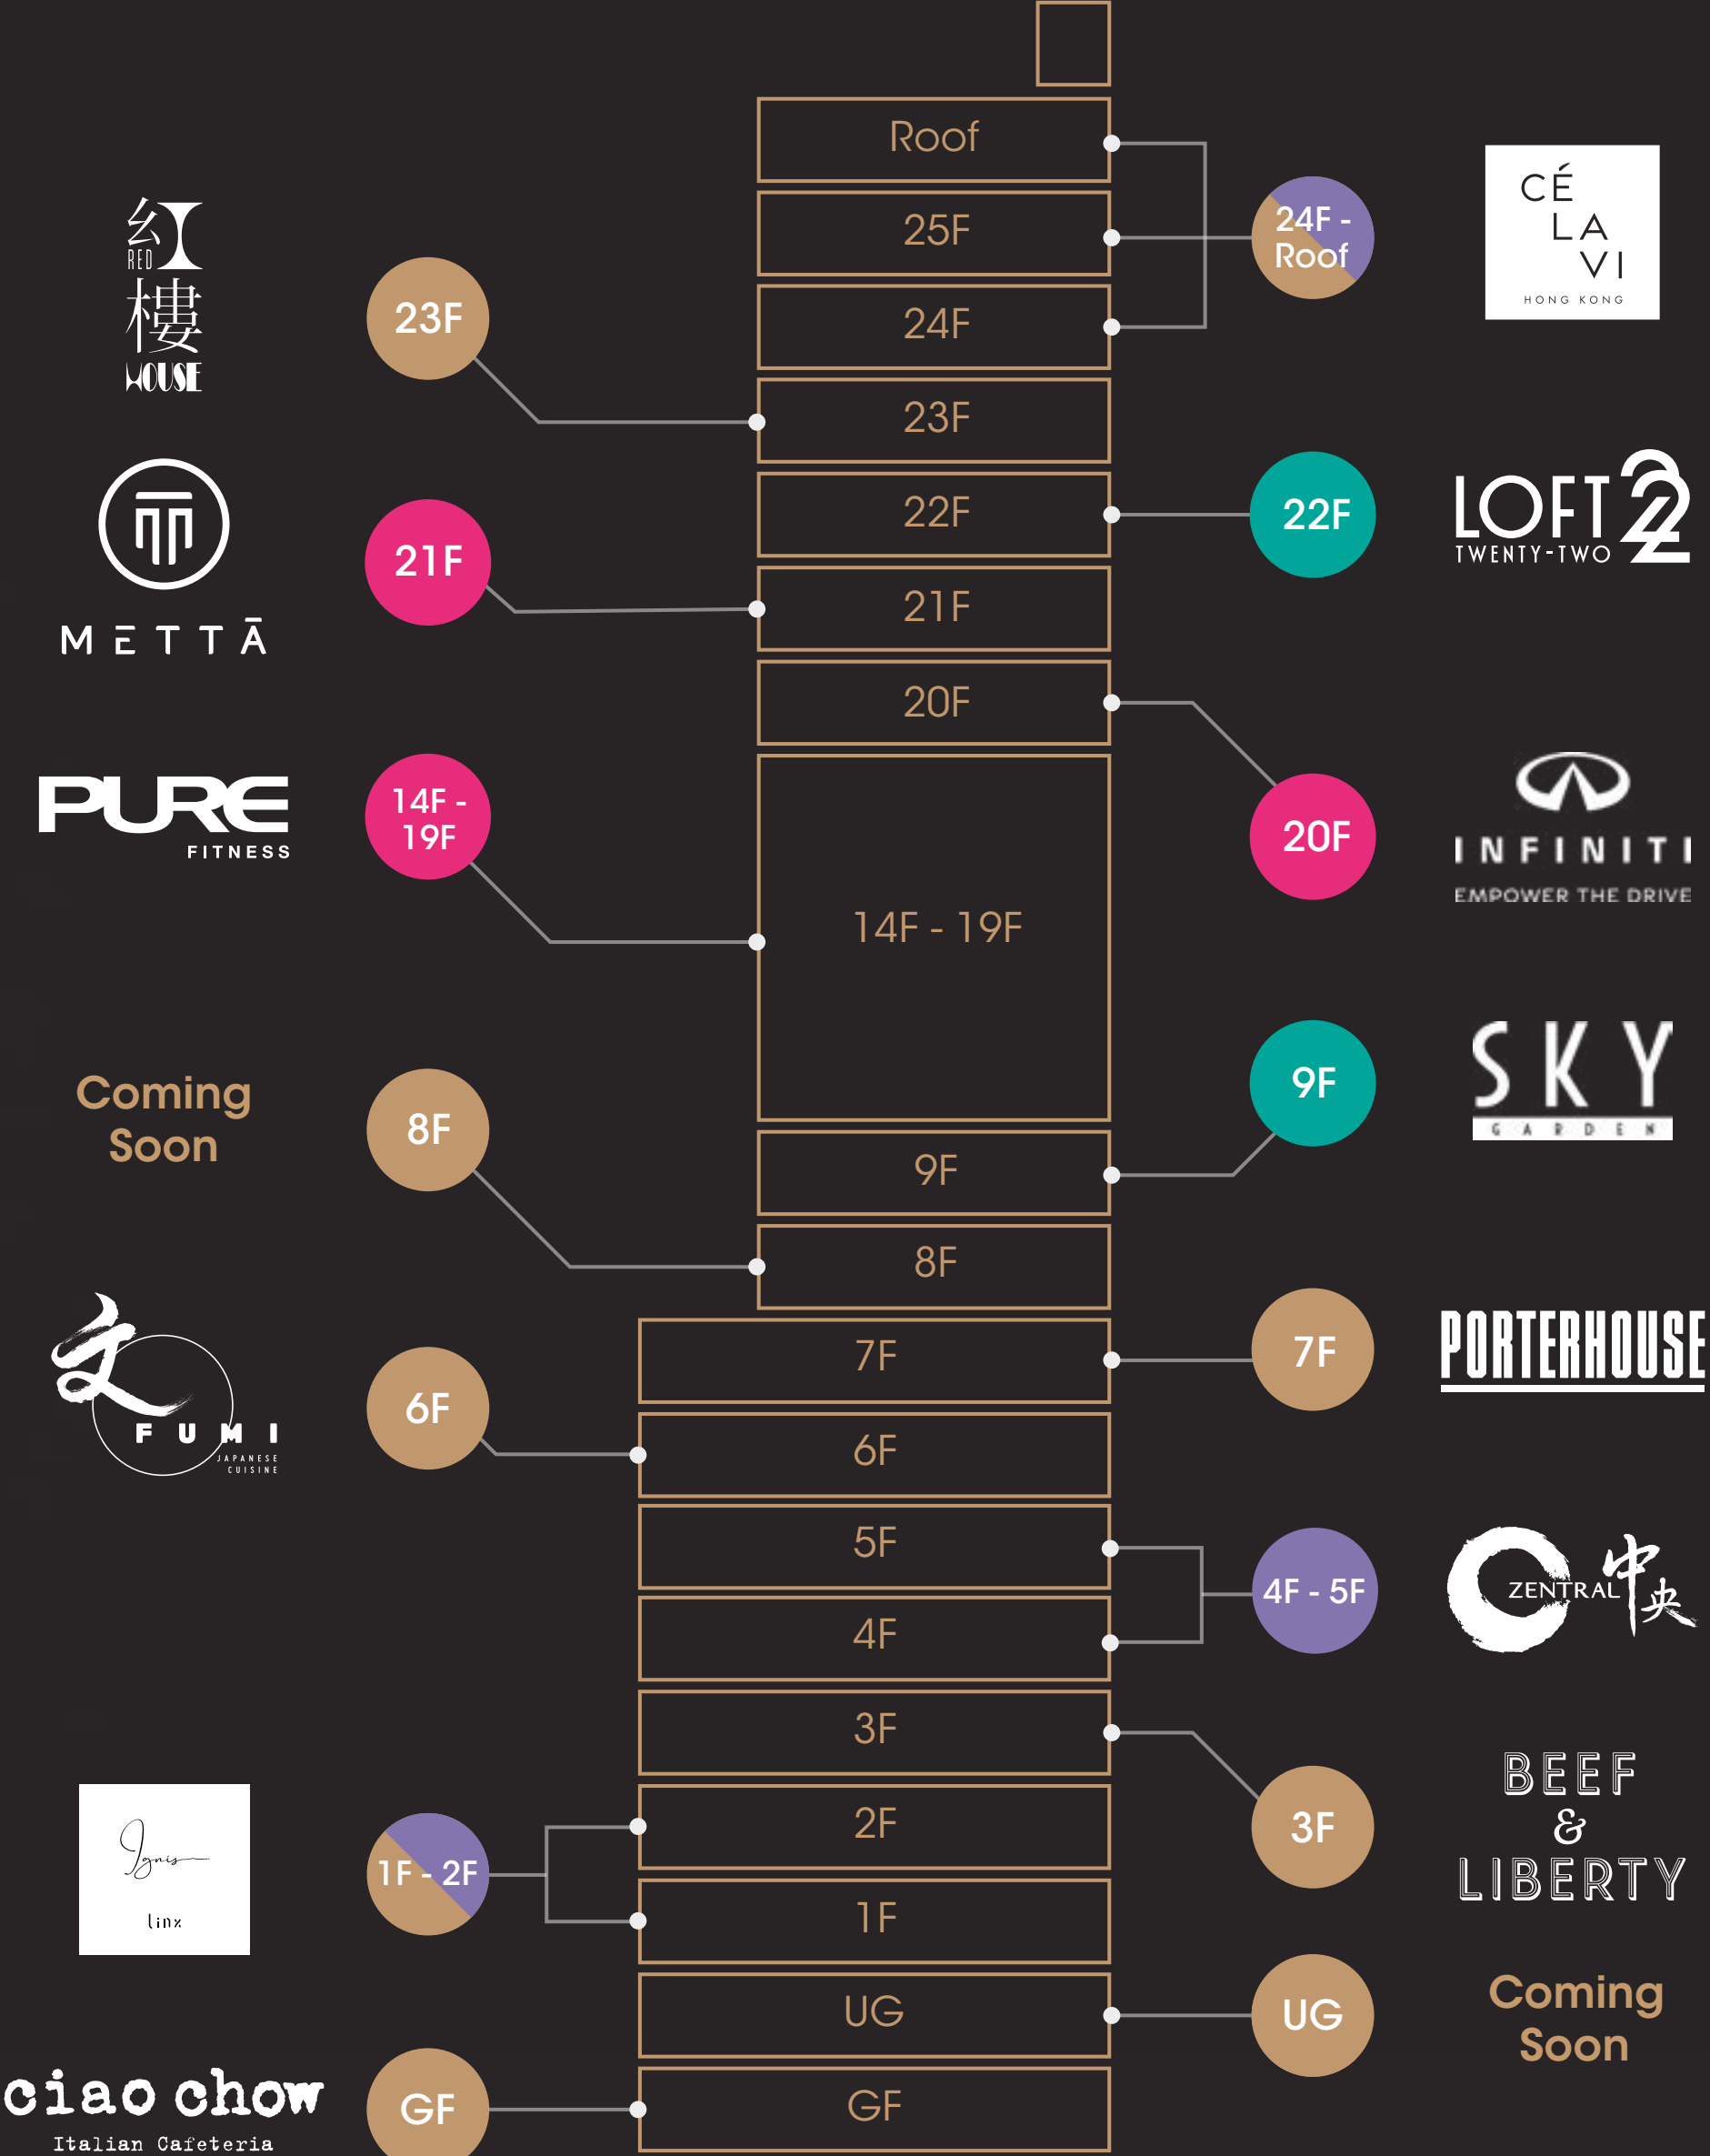

Directory

Explore with diversified experience

Located in the midst of Central, the brand-new California Tower is a one-stop destination for all your needs. From spin classes to steakhouses, discover the world's best right in the heart of Hong Kong.

- Restaurants & Lounge
- Nightlife Entertainment
- Lifestyle
- Event Space